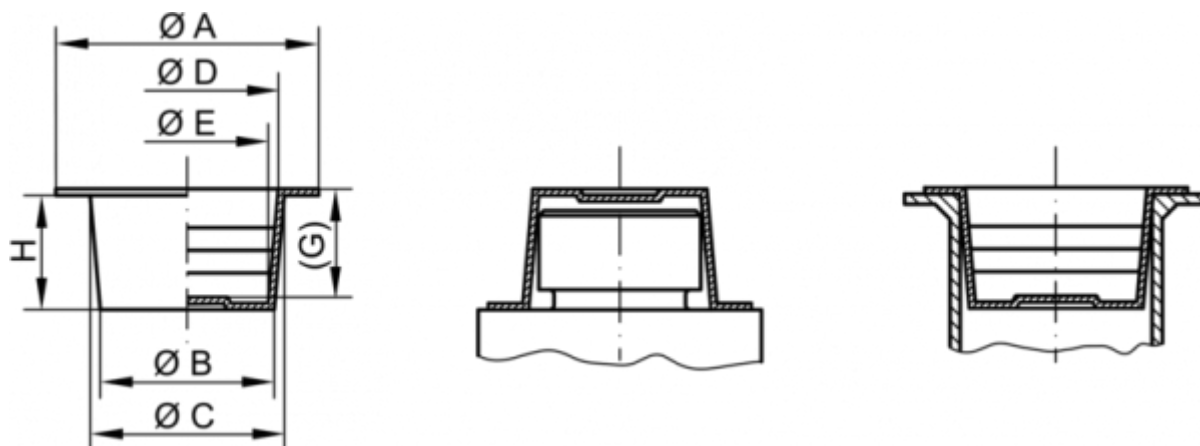

Data Sheet

Article number: 59GPN620U14B

Description: KLEE Universal plugs GPN 620 U 14 B

Measures

A = 34

B = 16.5

C = 18.8

D = 17.1

E = 14.8

G = 13

H = 14